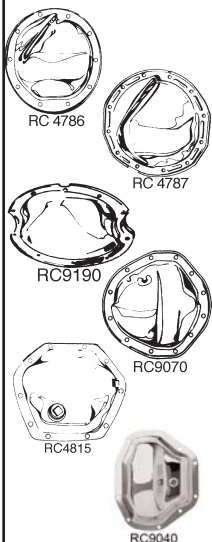

Chrome Diff Covers

10 Bolt Chev/GM Intermediate GC RC4786	39.95
12 Bolt Chev/GM Intermediate GC RC4787	39.95
10 Bolt Chev/GM Intermediate (Notched) GC RC9190	39.95
12 Bolt Chev/GM Truck(Rear) GC RC9070	49.95
10 Bolt Dana 44 (4wd Front) GC RC4815	49.95
Dana 80 GC RC9040	69.95

Many More In-Stock

Super Hi-Output Headlight Bulb

Most #'s
In-Stock
fr **29.99** pair

Do you want brighter headlights?
Do you want to see farther at night?
If you answered yes then these lights are what you need.

Lace-On Sport Grip Steering Wheel Cover

Made of Supertherm Looks and feels like leather. Fits all steering wheels up to 16 1/2"

9.95 ea.
Others Sizes Available

Braided Hose Cover Kits

These kits have Stainless hose covering and Aluminum clamp ends. Kits come with 4.5 ft of rad hose size & 2 ends, 12 ft of heater hose size & 4 ends, 4 ft of fuel hose size & 4 ends, 5 ft of vacuum line size & shrink sleeve ends